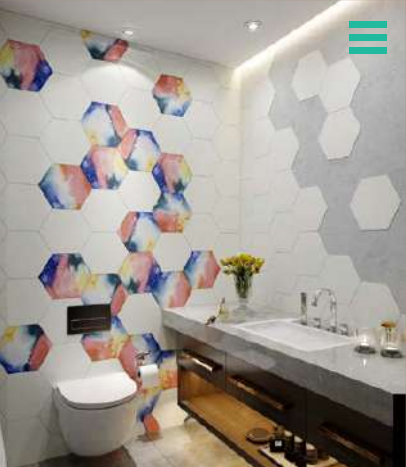

Diesle

19 x 22

[View](#)

[Back](#)